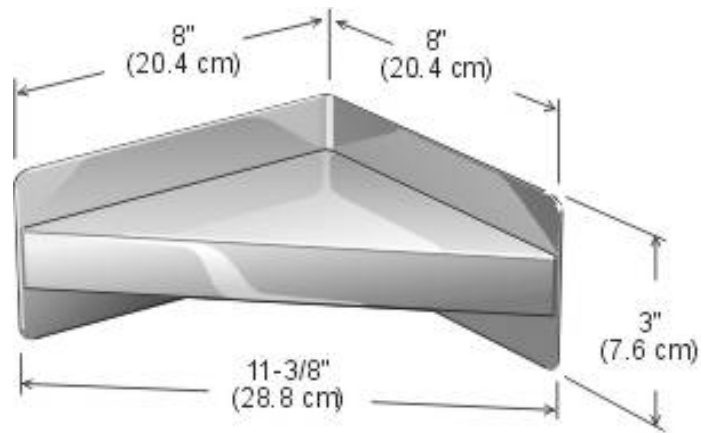

- Quality
- Value
- Service

**Tech
Reference**

Hygienic Solutions at Work

Corner Shelf

Code 950-8x8": Stainless steel corner shelf.

[Download PDF](#)

Specifications:

Corner shelf is ideal for applications such as shower or regular bathroom stalls. All welded construction of 22 gauge no. 4 brushed finish stainless steel.